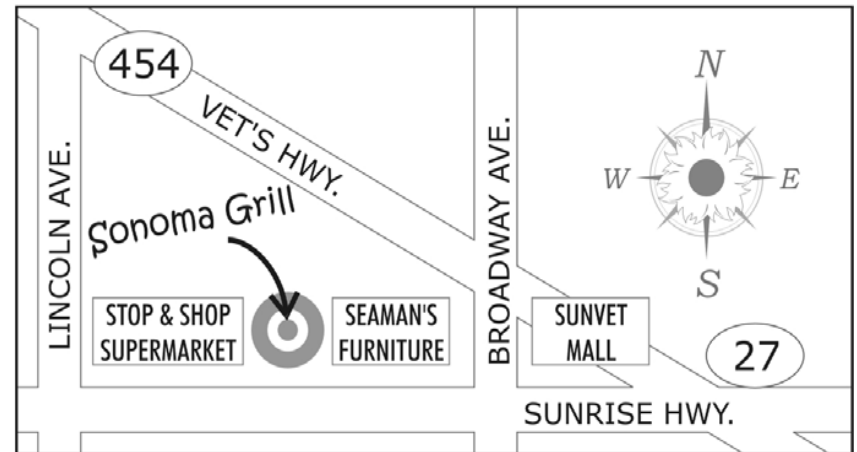

Directions and Contact Information

5745 Sunrise Highway · Holbrook, NY 11741
Stop n' Shop / Sun Lakes Shopping Center
Tel: 631 218-3888 · Fax: 631 218-3883
www.sonoma-grill.com
email: greatfood@sonoma-grill.com

TO THE EXPRESSWAY