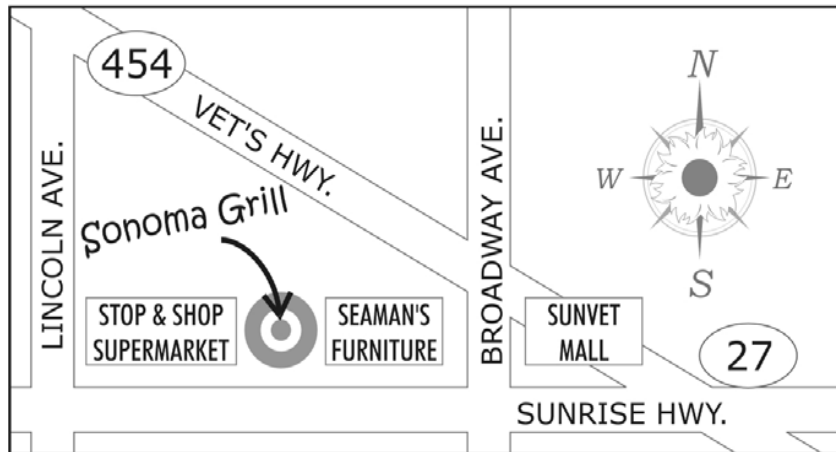

FROM LIE (495) EAST TO
VETS HIGHWAY- EXIT 57- (454) EAST TO BROADWAY AVE
SOUTH-RIGHT INTO LOT

OR

FROM SOUTHERN STATE PKWY EAST TO
SUNRISE HIGHWAY (27) EAST TO
BROADWAY AVE EXIT 50 EAST --LEFT OVER SUNRISE--LEFT
ONTO WEST BOUND SERVICE ROAD--RIGHT INTO LOT

OR

FROM SUNRISE HIGHWAY (27) WEST TO
EXIT 51 WEST TO BROADWAY AVENUE-CROSS OVER
BROADWAY AVE AND MAKE A RIGHT INTO LOT

FROM LIE (495) EAST TO
VETS HIGHWAY- EXIT 57- (454) EAST TO BROADWAY AVE
SOUTH-RIGHT INTO LOT

OR

FROM SOUTHERN STATE PKWY EAST TO
SUNRISE HIGHWAY (27) EAST TO
BROADWAY AVE EXIT 50 EAST --LEFT OVER SUNRISE--LEFT
ONTO WEST BOUND SERVICE ROAD--RIGHT INTO LOT

OR

FROM SUNRISE HIGHWAY (27) WEST TO
EXIT 51 WEST TO BROADWAY AVENUE-CROSS OVER
BROADWAY AVE AND MAKE A RIGHT INTO LOT

TO THE EXPRESSWAY

Directions and Contact Information

5745 Sunrise Highway · Holbrook, NY 11741
Stop n' Shop / Sun Lakes Shopping Center
Tel: 631 218-3888 · Fax: 631 218-3883
www.sonoma-grill.com
email: greatfood@sonoma-grill.com

TO THE EXPRESSWAY

Directions and Contact Information

5745 Sunrise Highway · Holbrook, NY 11741
Stop n' Shop / Sun Lakes Shopping Center
Tel: 631 218-3888 · Fax: 631 218-3883
www.sonoma-grill.com
email: greatfood@sonoma-grill.com